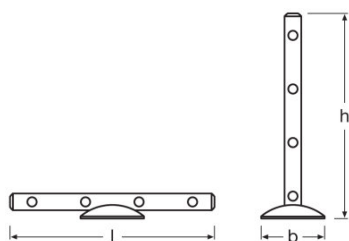

PRODUCT DATASHEET

LEDstixx

LEDstixx | Little helpers

AREAS OF APPLICATION

- Sideboards
- Flower arrangements
- Practical adhesive surface or drill holes
- Horizontal or vertical alignment on walls or objects

Photometrical data

Color temperature	6200 K
Color rendering index Ra	≥80
Luminous flux	25 lm
Luminous efficacy	42 lm/W

Light technical data

Beam angle	90.00 °
------------	---------

Dimensions & weight

Length	222.0 mm
Width	16.2 mm
Height	22.0 mm
Product weight	94.00 g