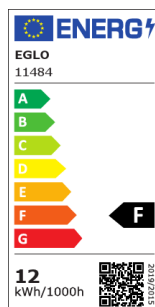

11484 LM_LED_E27 - V4

COMMISSION DELEGATED REGULATION (EU) 2019/2015
with regard to energy labelling of light sources

EGLO Leuchten GmbH, Heiligkreuz 22, 6136 Pill, AT

General Information

Material number	11484
Type	lightbulb
Light colour Complete	WARM WHITE
Illuminant Type (1)	E27-LED-A60
kW/1000h	12
EAN/UPC	9002759114848
Energy efficiency class (EEI)	F

Dimensions

Article Diameter (in mm)	60
Article Length (in mm)	120

Light Information

Colour Tolerance (LED, SDCM)	<6
------------------------------	----

Technical Information

Lamp Power Factor	0.5
Nominal Current (in mA)	95
Nominal Lifetime (in h)	20000
Rated Lamp Power (0,1W precision)	12
Rated Lifetime (in h)	20,000
Directional Light source	No
Mains light source	No
Connected light source	No
Colour-tunable light source	No
High luminance light source	No
Dimmable (bulb, board, stripe,...)	No

Switch information

Starting Time	0,5 sec
Warm-Up Time up to 60%	1 sec
Switching Cycles	15,000

									
E27	2X12 W	3000K warm WHITE	20000 h		220-2 40V,5 0/60H z	15000 x		>80	10x2