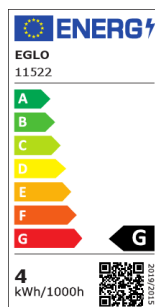

# 11522 LM\_LED\_E27 - V2

COMMISSION DELEGATED REGULATION (EU) 2019/2015  
with regard to energy labelling of light sources

EGLO Leuchten GmbH, Heiligkreuz 22, 6136 Pill, AT

## General Information

Material number	11522
Type	lightbulb
Light colour Complete	WARM WHITE
Illuminant Type (1)	E27-LED-G95
kW/1000h	4
EAN/UPC	9002759115227
Energy efficiency class (EEI)	G

## Light Information

Colour Tolerance (LED, SDCM)	<6
------------------------------	----

## Technical Information

Lamp Power Factor	0.5
Nominal Current (in mA)	35
Nominal Lifetime (in h)	25000
Rated Lamp Power (0,1W precision)	4
Rated Lifetime (in h)	25,000
Directional Light source	No
Mains light source	No
Connected light source	No
Colour-tunable light source	No
High luminance light source	No
Dimmable (bulb, board, stripe,...)	No