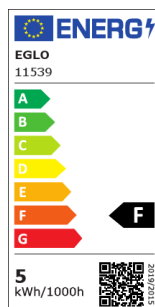

11539 LM_LED_GU10 - V2

COMMISSION DELEGATED REGULATION (EU) 2019/2015
with regard to energy labelling of light sources

EGLO Leuchten GmbH, Heiligkreuz 22, 6136 Pill, AT

General Information

Material number	11539
Type	lightbulb
Light colour Complete	WHITE
Illuminant Type (1)	GU10-LED
kW/1000h	5
EAN/UPC	9002759115395
Energy efficiency class (EEI)	G

Dimensions

Article Diameter (in mm)	50
Article Length (in mm)	56

Light Information

Colour Tolerance (LED, SDCM)	<6
------------------------------	----

Technical Information

Lamp Power Factor	0.5
Nominal Current (in mA)	45
Nominal Lifetime (in h)	25000
Rated Lamp Power (0,1W precision)	5
Rated Lifetime (in h)	25,000
Directional Light source	No
Mains light source	No
Connected light source	No
Colour-tunable light source	No
High luminance light source	No
Dimmable (bulb, board, stripe,...)	No