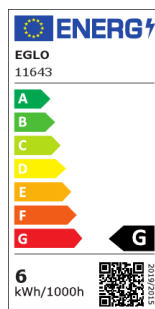

11643

LM_LED_E14 - V2

COMMISSION DELEGATED REGULATION (EU) 2019/2015
with regard to energy labelling of light sources

EGLO Leuchten GmbH, Heiligkreuz 22, 6136 Pill, AT

General Information

Material number	11643
Type	lightbulb
Light colour Complete	WARM WHITE
Illuminant Type (1)	E14-LED-C37
kW/1000h	6
EAN/UPC	9002759116439
Energy efficiency class (EEI)	G

Dimensions

Article Diameter (in mm)	37
Article Length (in mm)	100

Light Information

Colour Tolerance (LED, SDCM)	<6
------------------------------	----

Technical Information

Lamp Power Factor	0.5
Nominal Current (in mA)	46
Nominal Lifetime (in h)	15000
Rated Lamp Power (0,1W precision)	6
Rated Lifetime (in h)	15,000
Directional Light source	No
Mains light source	No
Connected light source	No
Colour-tunable light source	No
High luminance light source	No
Dimmable (bulb, board, stripe,...)	No