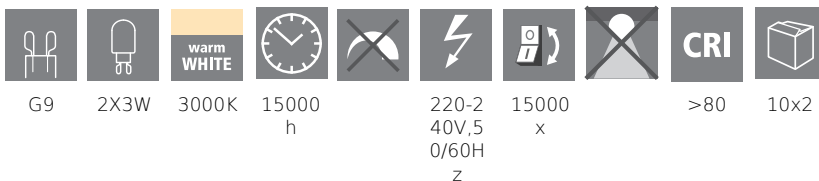

COMMISSION DELEGATED REGULATION (EU) 2019/2015
with regard to energy labelling of light sources

EGLO Leuchten GmbH, Heiligkreuz 22, 6136 Pill, AT

General Information

Material number	11674
Type	lightbulb
Light colour Complete	WARM WHITE
Illuminant Type (1)	G9-LED
kW/1000h	3
EAN/UPC	9002759116743
Energy efficiency class (EEI)	E

Dimensions

Article Diameter (in mm)	17
Article Length (in mm)	49

Light Information

Colour Tolerance (LED, SDCM)	<6
------------------------------	----

Technical Information

Nominal Current (in mA)	30
Nominal Lifetime (in h)	15000
Rated Lamp Power (0,1W precision)	3
Rated Lifetime (in h)	15,000
Directional Light source	No
Mains light source	No
Connected light source	No
Colour-tunable light source	No
High luminance light source	No
Dimmable (bulb, board, stripe,...)	No

Switch information

Starting Time	<0,5 sec
Warm-Up Time up to 60%	< 1 sec
Switching Cycles	15,000

G9 2X3W warm WHITE 3000K 15000 h 220-240V,50/60Hz 15000 x >80 10x2