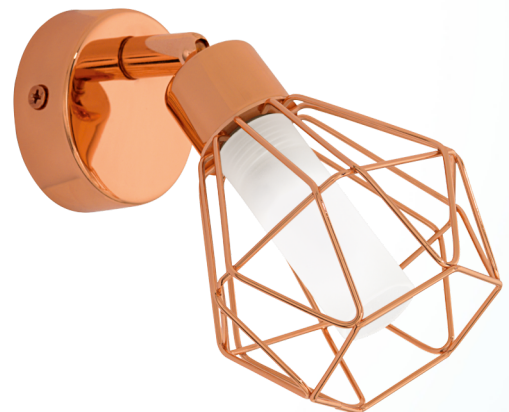

95545 ZAPATA

General Information

Article	95545
Type	spot
Collection	Trend
EAN Code	9002759955458

Dimensions

Diameter	60 cm
Weight	0.295

Illuminant 1

Socket	G9
Illuminant	G9-LED incl.
Delivery	incl.
Wattage	1x 3W
Luminous Flux	1x 360 lm
Standard-Comparison	3W ~ 33W
Average Lifetime	25.000 h
kWh/1000	3.00

Material & Colour

Enclosure Material	steel
Enclosure Colour	copper
Glass / Shade Material	satin glass

Technical changes reserved

Glass / Shade Colour white

Technical Information

Protection Class 1
Line Voltage 220-240V,50/60Hz
Operation Voltage 220-240V,50/60Hz