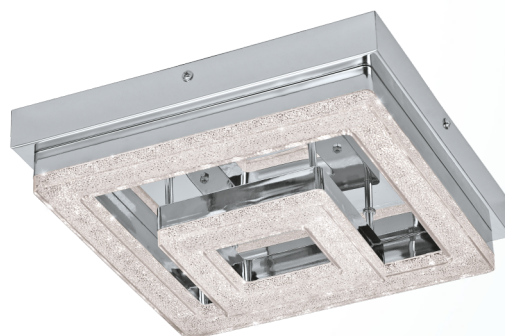

### General Information

Article	95659
Type	ceiling luminaire
Collection	Style
EAN Code	9002759956592

### Dimensions

Depth	260 mm
Width	260 mm
Height	85 mm
Weight	1.373

### Illuminant 1

Socket	LED
Illuminant	LED
Delivery	incl.
Wattage	12W
Luminous Flux	1250 lm
Luminous Colour	3000 warm white
Energy Efficiency	A+

### Material & Colour

Enclosure Material	steel
Enclosure Colour	chrome

Technical changes reserved

Glass / Shade Material plastic, crystal  
Glass / Shade Colour chrome, clear