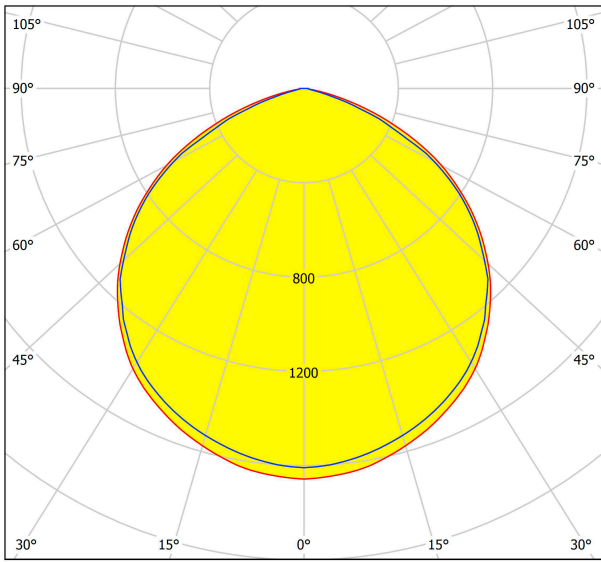

cd
— C0 - C180 — C90 - C270